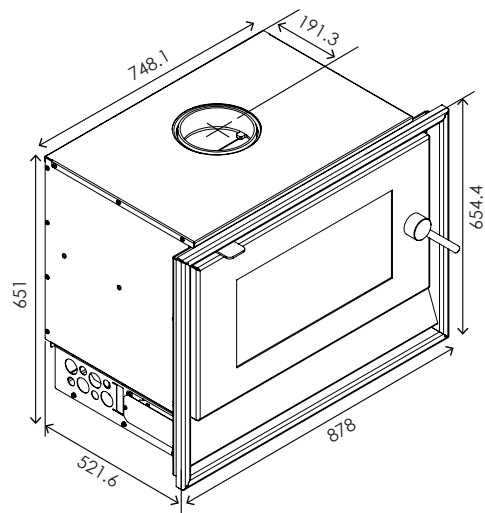

*Performance figures are based on maximum averages.

**All dimensions contained within this document are in millimeters (mm) unless specified otherwise. In the interest of product development, Glen Dimplex Australia Pty Ltd reserve the right to change the specifications without prior notice of the Blaze range products. Refer to the Installation Manual for clarification on the clearances.