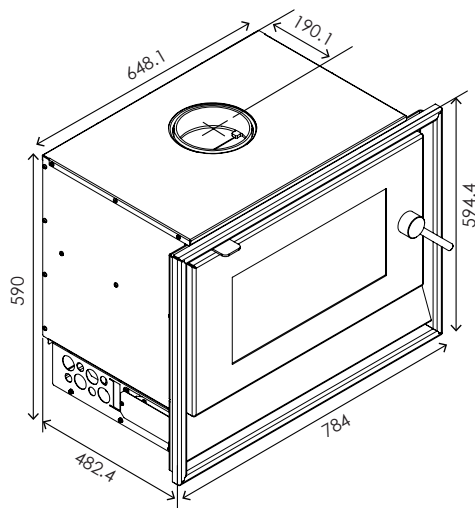

*Performance figures are based on maximum averages.

**All dimensions contained within this document are in millimeters (mm) unless specified otherwise. In the interest of product development, Glen Dimplex Australia Pty Ltd reserve the right to change the specifications without prior notice of the Blaze range products. Refer to the Installation Manual for clarification on the clearances.