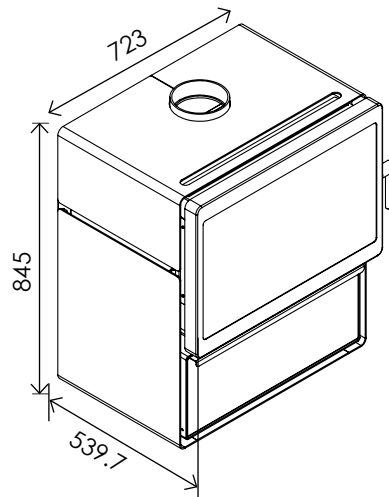

*Performance figures are based on maximum averages.

**All dimensions contained within this document are in millimeters (mm) unless specified otherwise. In the interest of product development, Glen Dimplex Australia Pty Ltd reserve the right to change the specifications without prior notice of the Blaze range products. Refer to the Installation Manual for clarification on the clearances.