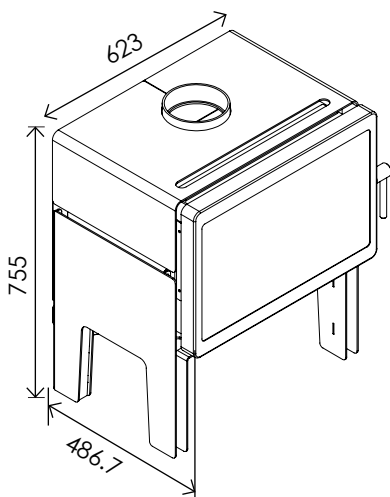

*Performance figures are based on maximum averages.

**All dimensions contained within this document are in millimeters (mm) unless specified otherwise. In the interest of product development, Glen Dimplex Australia Pty Ltd reserve the right to change the specifications without prior notice of the Blaze range products. Refer to the Installation Manual for clarification on the clearances.