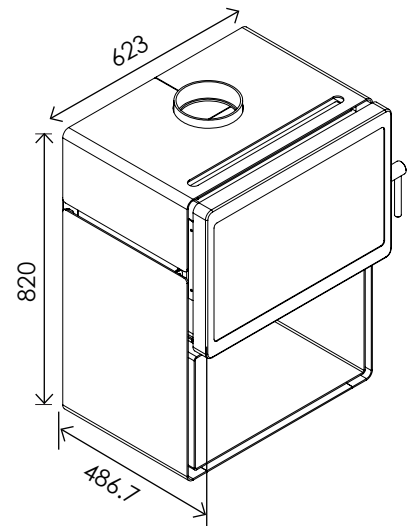

*Performance figures are based on maximum averages.

**All dimensions contained within this document are in millimeters (mm) unless specified otherwise. In the interest of product development, Glen Dimplex Australia Pty Ltd reserve the right to change the specifications without prior notice of the Blaze range products. Refer to the Installation Manual for clarification on the clearances.