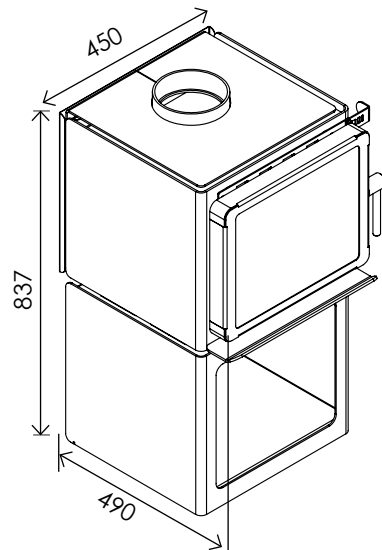

*Performance figures are based on maximum averages.

**All dimensions contained within this document are in millimeters (mm) unless specified otherwise. In the interest of product development, Glen Dimplex Australia Pty Ltd reserve the right to change the specifications without prior notice of the Blaze range products. Refer to the Installation Manual for clarification on the clearances.