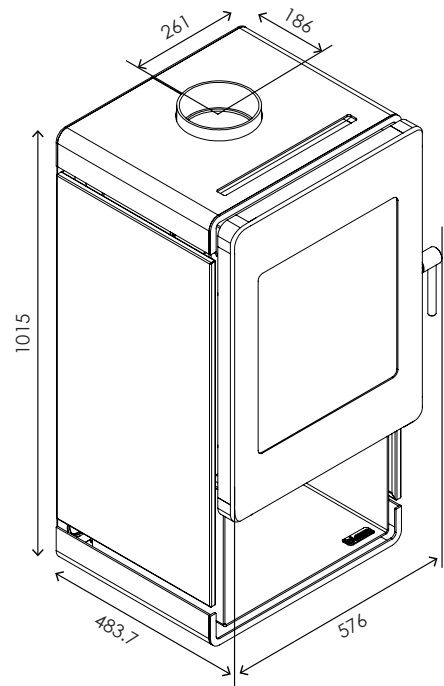

*Performance figures are based on maximum averages.

**All dimensions contained within this document are in millimeters (mm) unless specified otherwise. In the interest of product development, Glen Dimplex Australia Pty Ltd reserve the right to change the specifications without prior notice of the Blaze range products. Refer to the Installation Manual for clarification on the clearances.