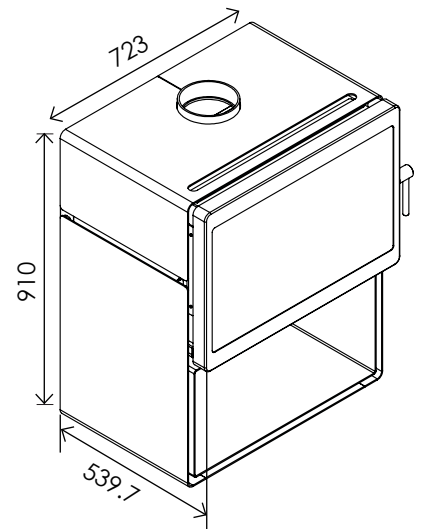

*Performance figures are based on maximum averages.

**All dimensions contained within this document are in millimeters (mm) unless specified otherwise. In the interest of product development, Glen Dimplex Australia Pty Ltd reserve the right to change the specifications without prior notice of the Blaze range products. Refer to the Installation Manual for clarification on the clearances.