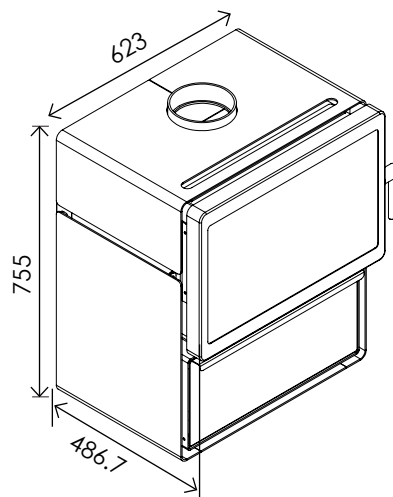

*Performance figures are based on maximum averages.

**All dimensions contained within this document are in millimeters (mm) unless specified otherwise. In the interest of product development, Glen Dimplex Australia Pty Ltd reserve the right to change the specifications without prior notice of the Blaze range products. Refer to the Installation Manual for clarification on the clearances.