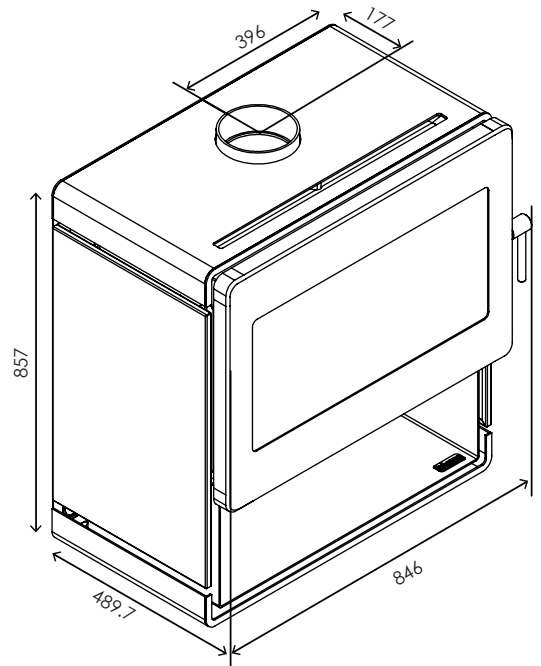

B700 WOODSTACKER

*Performance figures are based on maximum averages.

**All dimensions contained within this document are in millimeters (mm) unless specified otherwise. In the interest of product development, Glen Dimplex Australia Pty Ltd reserve the right to change the specifications without prior notice of the Blaze range products. Refer to the Installation Manual for clarification on the clearances.