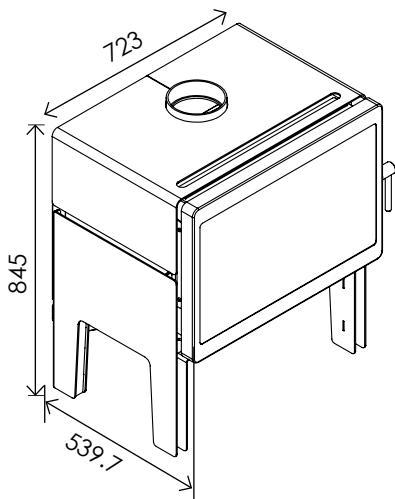

*Performance figures are based on maximum averages.

**All dimensions contained within this document are in millimeters (mm) unless specified otherwise. In the interest of product development, Glen Dimplex Australia Pty Ltd reserve the right to change the specifications without prior notice of the Blaze range products. Refer to the Installation Manual for clarification on the clearances.