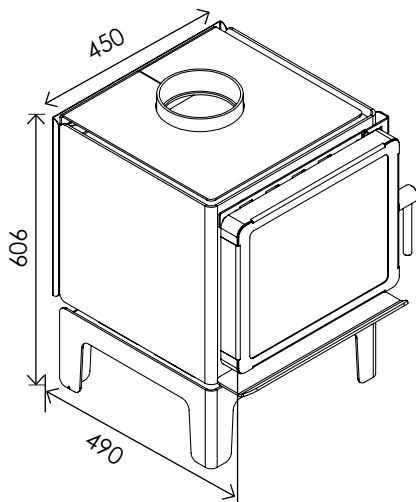

*Performance figures are based on maximum averages.

**All dimensions contained within this document are in millimeters (mm) unless specified otherwise. In the interest of product development, Glen Dimplex Australia Pty Ltd reserve the right to change the specifications without prior notice of the Blaze range products. Refer to the Installation Manual for clarification on the clearances.